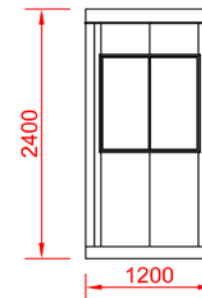

Cabins and Containers (UK) Ltd
Hopton Timber Estate, Hall Road
Hopton, Norfolk NR31 9AX
Registered in England: 07112389
VAT Registration No: 988 6560 47