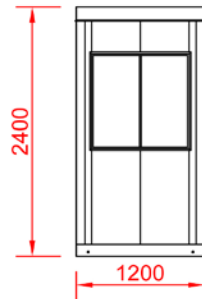

Cabins and Containers (UK) Ltd
Hopton Timber Estate, Hall Road
Hopton, Norfolk NR31 9AX
Registered in England: 07112389
VAT Registration No: 988 6560 47