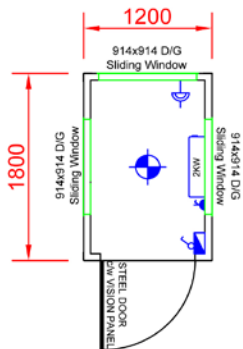

Cabins and Containers

08454 98 91 98

New and Refurbished Portable Buildings

sales@cabinsandcontainers.co.uk www.cabinsandcontainers.co.uk

Cabins and Containers (UK) Ltd
Hopton Timber Estate, Hall Road
Hopton, Norfolk NR31 9AX
Registered in England: 07112389
VAT Registration No: 988 6560 47