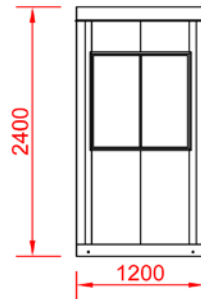

Cabins and Containers (UK) Ltd
Hopton Timber Estate, Hall Road
Hopton, Norfolk NR31 9AX
Registered in England: 07112389
VAT Registration No: 988 6560 47