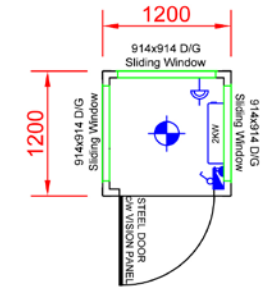

Cabins and Containers

08454 98 91 98

New and Refurbished Portable Buildings

sales@cabinsandcontainers.co.uk www.cabinsandcontainers.co.uk

Cabins and Containers (UK) Ltd
Hopton Timber Estate, Hall Road
Hopton, Norfolk NR31 9AX
Registered in England: 07112389
VAT Registration No: 988 6560 47