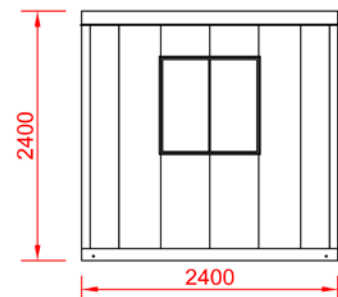

Cabins and Containers

08454 98 91 98

New and Refurbished Portable Buildings

sales@cabinsandcontainers.co.uk www.cabinsandcontainers.co.uk

Cabins and Containers (UK) Ltd
Hopton Timber Estate, Hall Road
Hopton, Norfolk NR31 9AX
Registered in England: 07112389
VAT Registration No: 988 6560 47