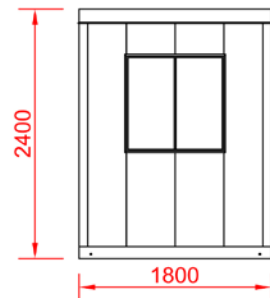

Cabins and Containers

08454 98 91 98

New and Refurbished Portable Buildings

sales@cabinsandcontainers.co.uk www.cabinsandcontainers.co.uk

Cabins and Containers (UK) Ltd
Hopton Timber Estate, Hall Road
Hopton, Norfolk NR31 9AX
Registered in England: 07112389
VAT Registration No: 988 6560 47