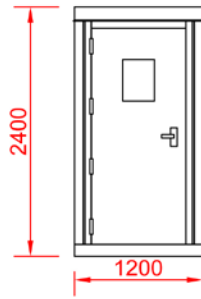

Cabins and Containers (UK) Ltd
Hopton Timber Estate, Hall Road
Hopton, Norfolk NR31 9AX
Registered in England: 07112389
VAT Registration No: 988 6560 47