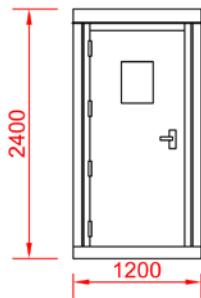

Cabins and Containers (UK) Ltd
Hopton Timber Estate, Hall Road
Hopton, Norfolk NR31 9AX
Registered in England: 07112389
VAT Registration No: 988 6560 47