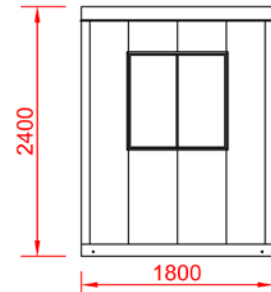

Cabins and Containers

08454 98 91 98

New and Refurbished Portable Buildings

sales@cabinsandcontainers.co.uk www.cabinsandcontainers.co.uk

Cabins and Containers (UK) Ltd
Hopton Timber Estate, Hall Road
Hopton, Norfolk NR31 9AX
Registered in England: 07112389
VAT Registration No: 988 6560 47