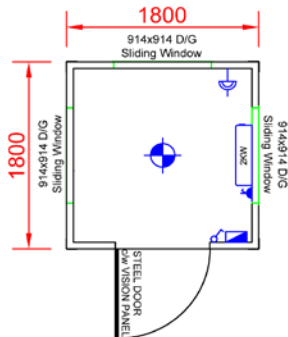

Cabins and Containers

08454 98 91 98

New and Refurbished Portable Buildings

sales@cabinsandcontainers.co.uk www.cabinsandcontainers.co.uk

Cabins and Containers (UK) Ltd
Hopton Timber Estate, Hall Road
Hopton, Norfolk NR31 9AX
Registered in England: 07112389
VAT Registration No: 988 6560 47