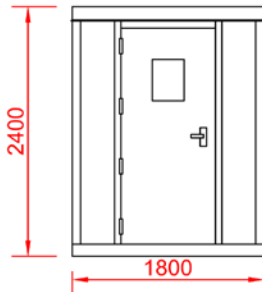

Cabins and Containers

08454 98 91 98

New and Refurbished Portable Buildings

sales@cabinsandcontainers.co.uk www.cabinsandcontainers.co.uk

Cabins and Containers (UK) Ltd
Hopton Timber Estate, Hall Road
Hopton, Norfolk NR31 9AX
Registered in England: 07112389
VAT Registration No: 988 6560 47