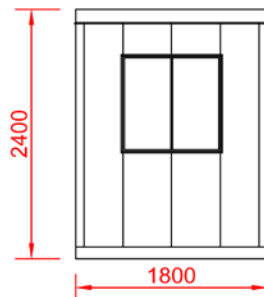

Cabins and Containers

08454 98 91 98

New and Refurbished Portable Buildings

sales@cabinsandcontainers.co.uk www.cabinsandcontainers.co.uk

Cabins and Containers (UK) Ltd
Hopton Timber Estate, Hall Road
Hopton, Norfolk NR31 9AX
Registered in England: 07112389
VAT Registration No: 988 6560 47