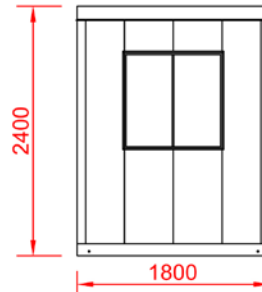

Cabins and Containers

08454 98 91 98

New and Refurbished Portable Buildings

sales@cabinsandcontainers.co.uk www.cabinsandcontainers.co.uk

Cabins and Containers (UK) Ltd
Hopton Timber Estate, Hall Road
Hopton, Norfolk NR31 9AX
Registered in England: 07112389
VAT Registration No: 988 6560 47