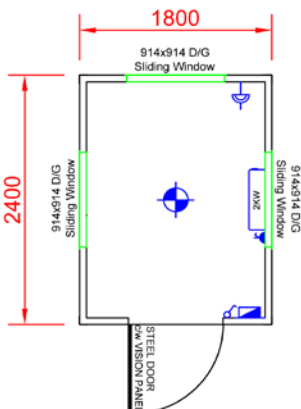

Cabins and Containers

08454 98 91 98

New and Refurbished Portable Buildings

sales@cabinsandcontainers.co.uk www.cabinsandcontainers.co.uk

Cabins and Containers (UK) Ltd
Hopton Timber Estate, Hall Road
Hopton, Norfolk NR31 9AX
Registered in England: 07112389
VAT Registration No: 988 6560 47